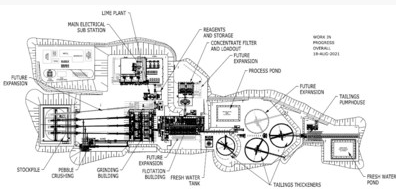

10

Photo Asset Image

06 May 2025 (7:22pm)

Photo Asset ImagePhoto Asset ImagePhoto Asset ImagePhoto Asset ImagePhoto Asset ImagePhoto Asset Image

(1)

210908-JOSE-Plant-Layout

10 Sep 2021

Josemaria Copper-Gold Project Plant Layout, August 2021 (CNW Group/Josemaria Resources Inc.)